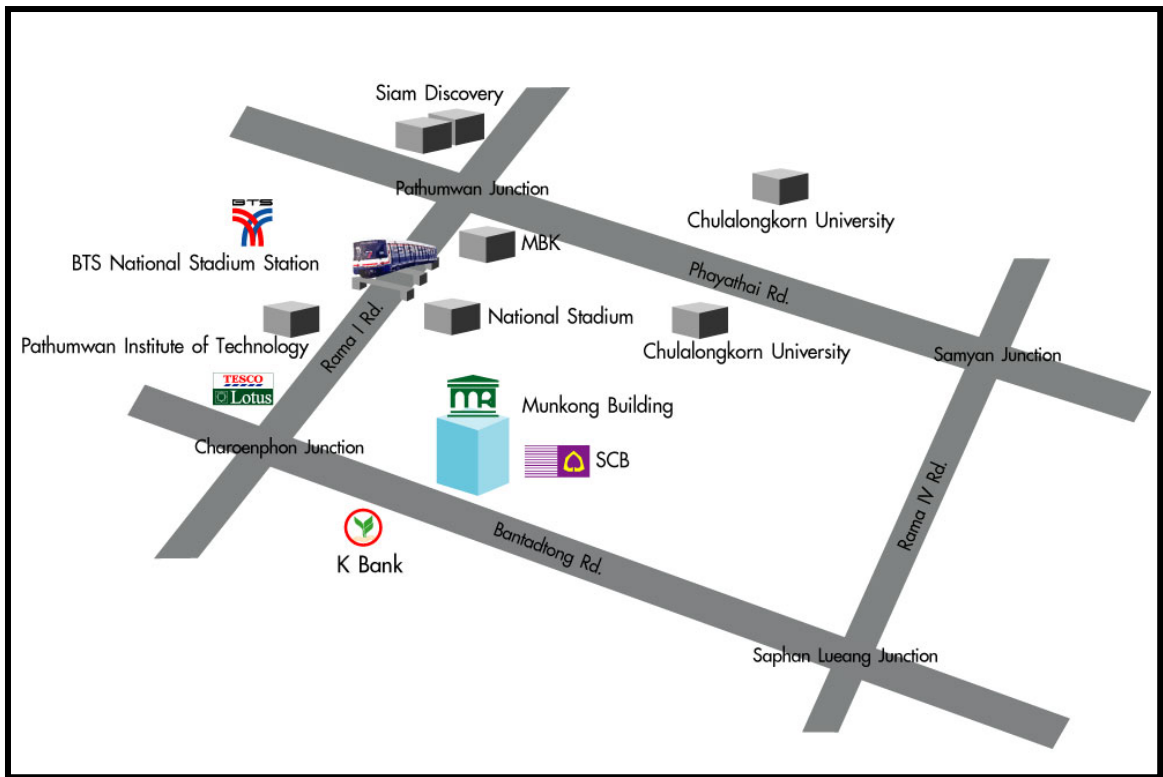

Map of MK's for the meeting.

M.K. Real Estate Development Public Company Limited
719 M.K. Building, Bantadthong Road, Kwang Wang Mai, Patumwan,
Bangkok, 10330
Tel. 0-2216-6600-18 Fax : 0-2216-6619
E – Mail : contact@mk.co.th

- **Bus** : No. 67, 73, 73a.
- **BTS** : Exit National Stadium Station and take a Bus No. 73