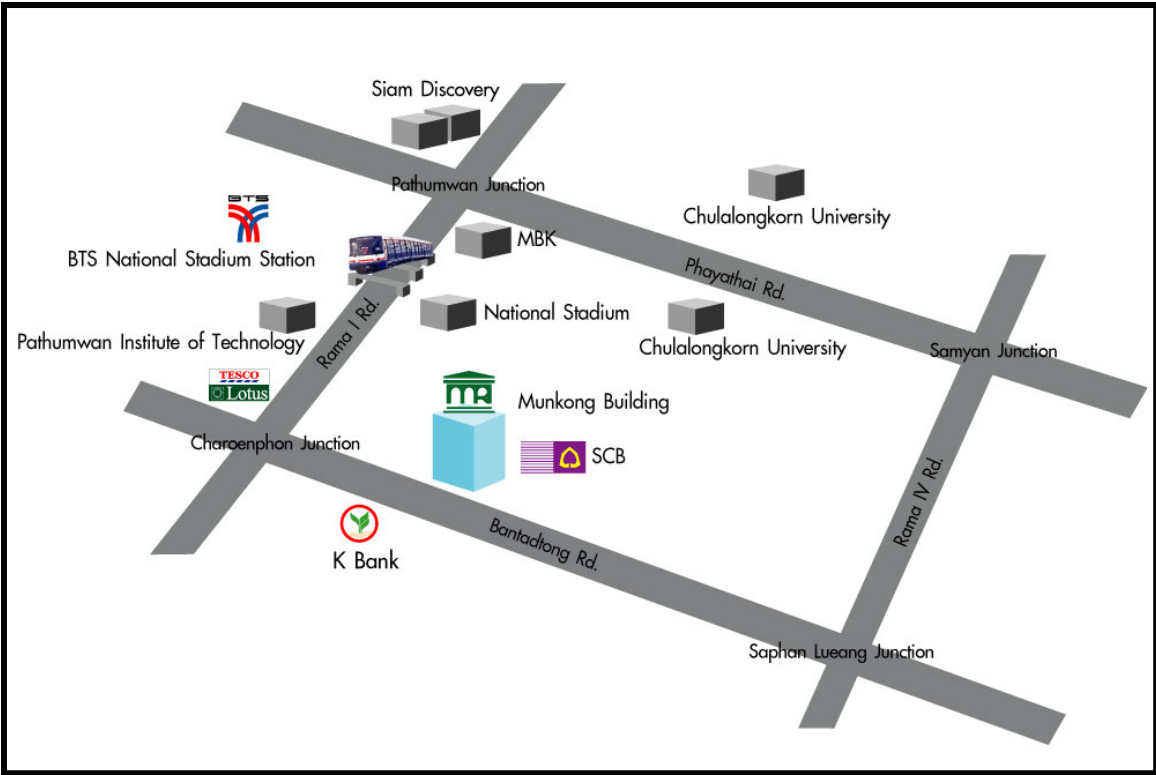

Map of MK's for the meeting.

M.K. Real Estate Development Public Company Limited
719 M.K. Building, Bantadthong Road, Wang Mai sub-district, Patumwan district,
Bangkok, 10330
Tel. 0-2216-6600-18 Fax : 0-2216-6619
E – Mail : contact@mk.co.th

For Public Transportation :

- **Bus** : No. 67, 73, 73a.
- **BTS** : Exit National Stadium Station and take a Bus No. 73