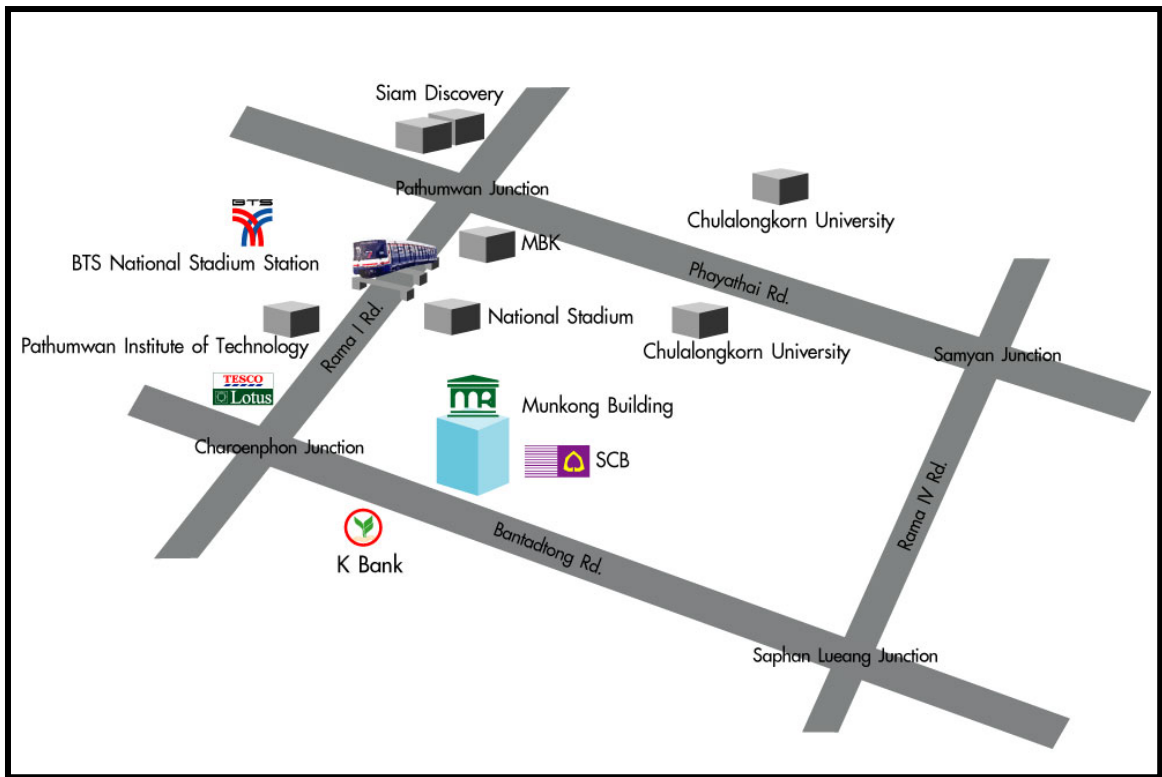

### Map of MK's for the meeting.

M.K. Real Estate Development Public Company Limited

719 M.K. Building, Bantadthong Road, Wang Mai sub-district, Patumwan district,

Bangkok, 10330

Tel. 0-2216-6600-18 Fax : 0-2216-6619

#### For Public Transportation :

**Bus** : No. 67, 73, 73a.

**BTS** : Exit National Stadium Station and take a Bus No. 73