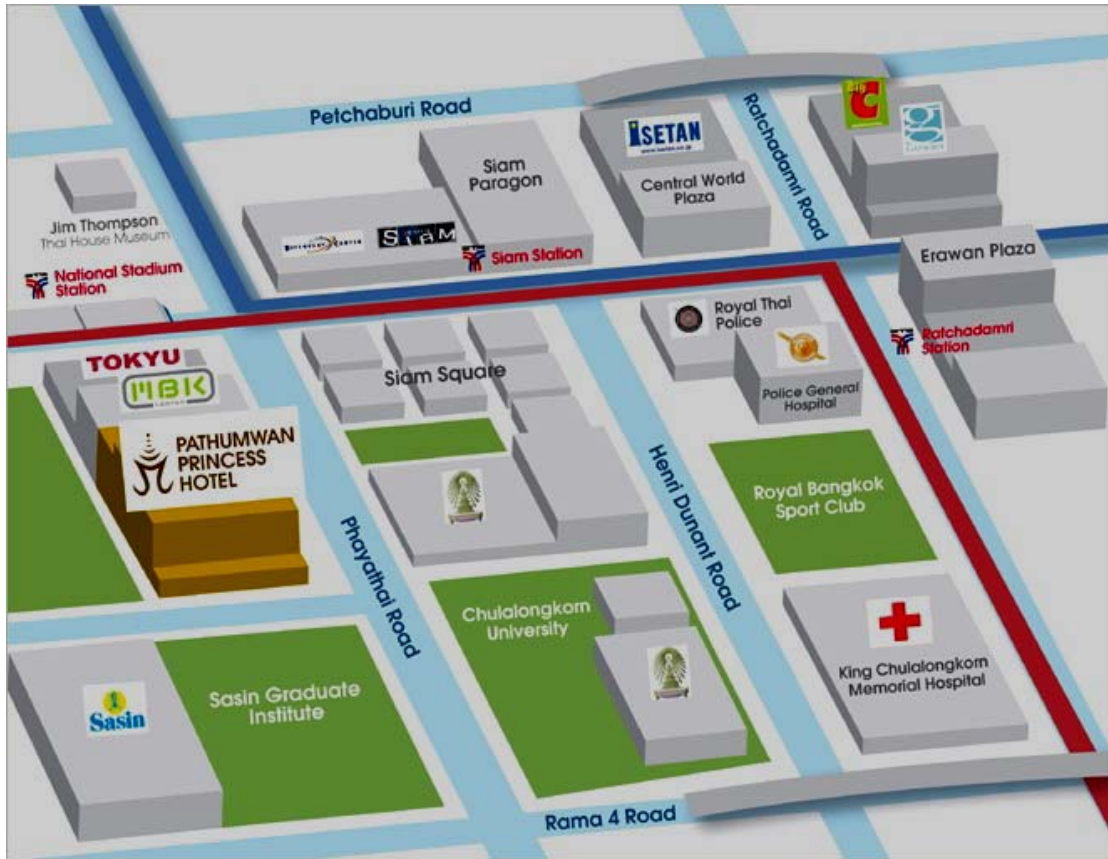

**Map of location for the meeting.**

**Pathumwan Princess Hotel**

Hotel Address : 444 MBK Centre, Phayathai Rd, Wangmai, Pathumwan, Bangkok, 10330

Public Transportation : Air-conditioned bus No. 11,16, 21, 25, 34, 36, 50, 79, 93, 141, 501, 508

Bus No. 11, 16, 25, 29, 34, 36, 47, 50, 93

BTS Sky Train : At National Stadium Station